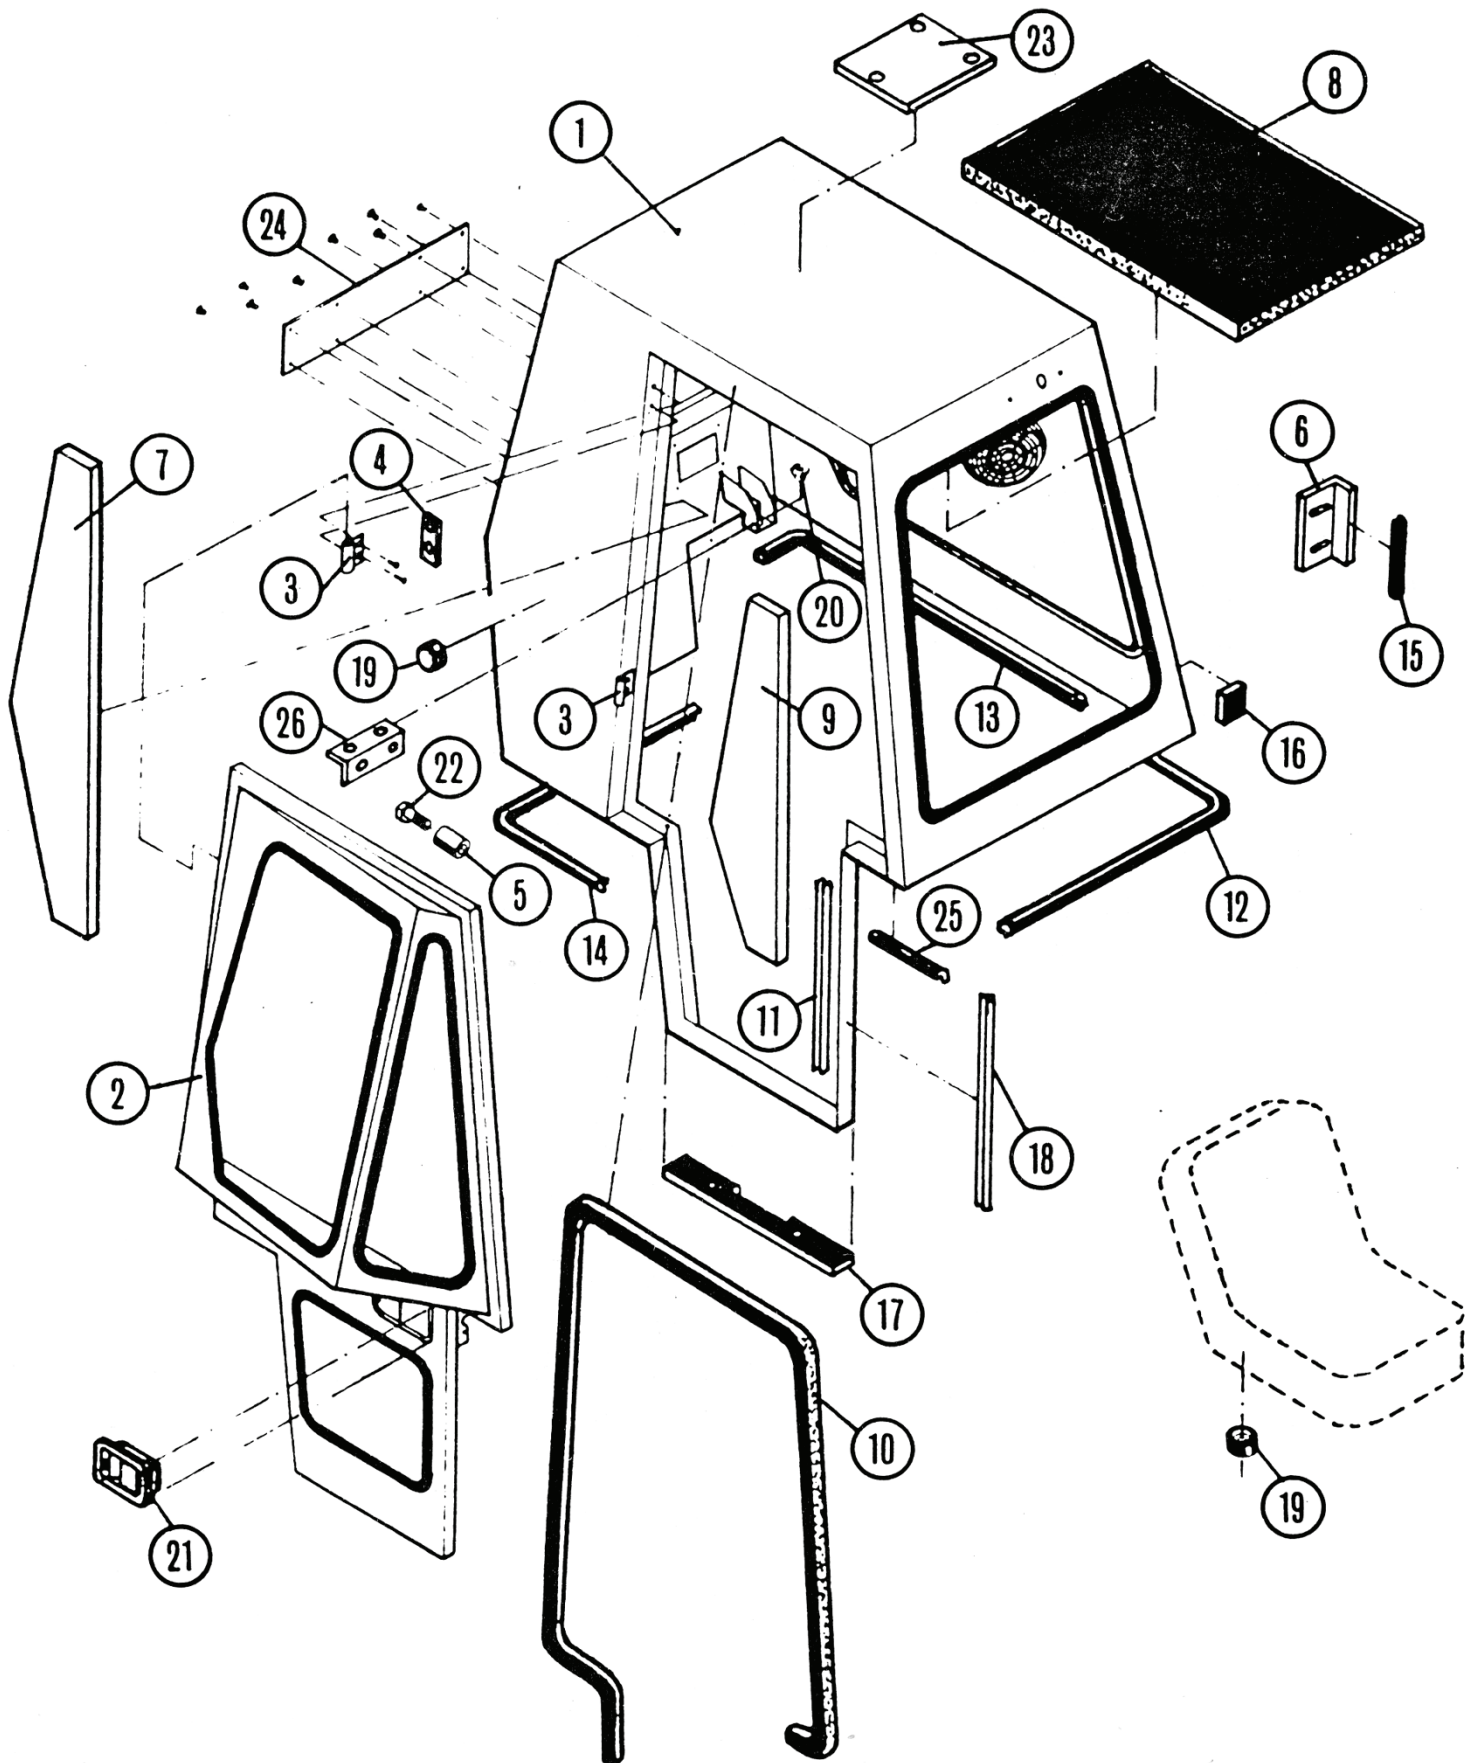

CAB

ITEM NUMBER	PART NUMBER	DESCRIPTION
1	302916	Assy - Cab Frame
2	302908	Assy - Door Cab
3	302877	Assy - Hinge
4	302875	Spacer - Cab Option
5	302857	Striker - Latch Cab
6	302882	Plate - Cab Filler
7	302895	Insulation Cab Door
8	302888	Insulation - Cab Roof
9	302887	Insulation - Cab Door
10	302919	Seal - Cab Door
11	302922	Seal - Cab Door Post
12	302923	Seal - Cab - Bottom Front
13	302924	Seal- Cab Bottom Left Hand
14	302925	Seal - Cab Bottom Rear
15	302926	Seal - Cab Filler Plate
16	302928	Gasket - Frame Short
17	302929	Seal - Cab Foot Plate
18	302927	Gasket - Cab Frame
19	302482	Bumper - Seat Mount
20	300465	Mount - Isolation
21	302301	Latch - Cab
22	302932	Bolt - Cab Latch
23	303152	Plate - Cab Light Cover
24	303153	Plate - Cab Pressurizer
25	303141	Gasket - Cab Frame Lintel
26	303293	Bracket - Sup Sub Seat Mount

*When no number appears in this columns, the parts number for the 78 Series is the same as that for the 88 Series.