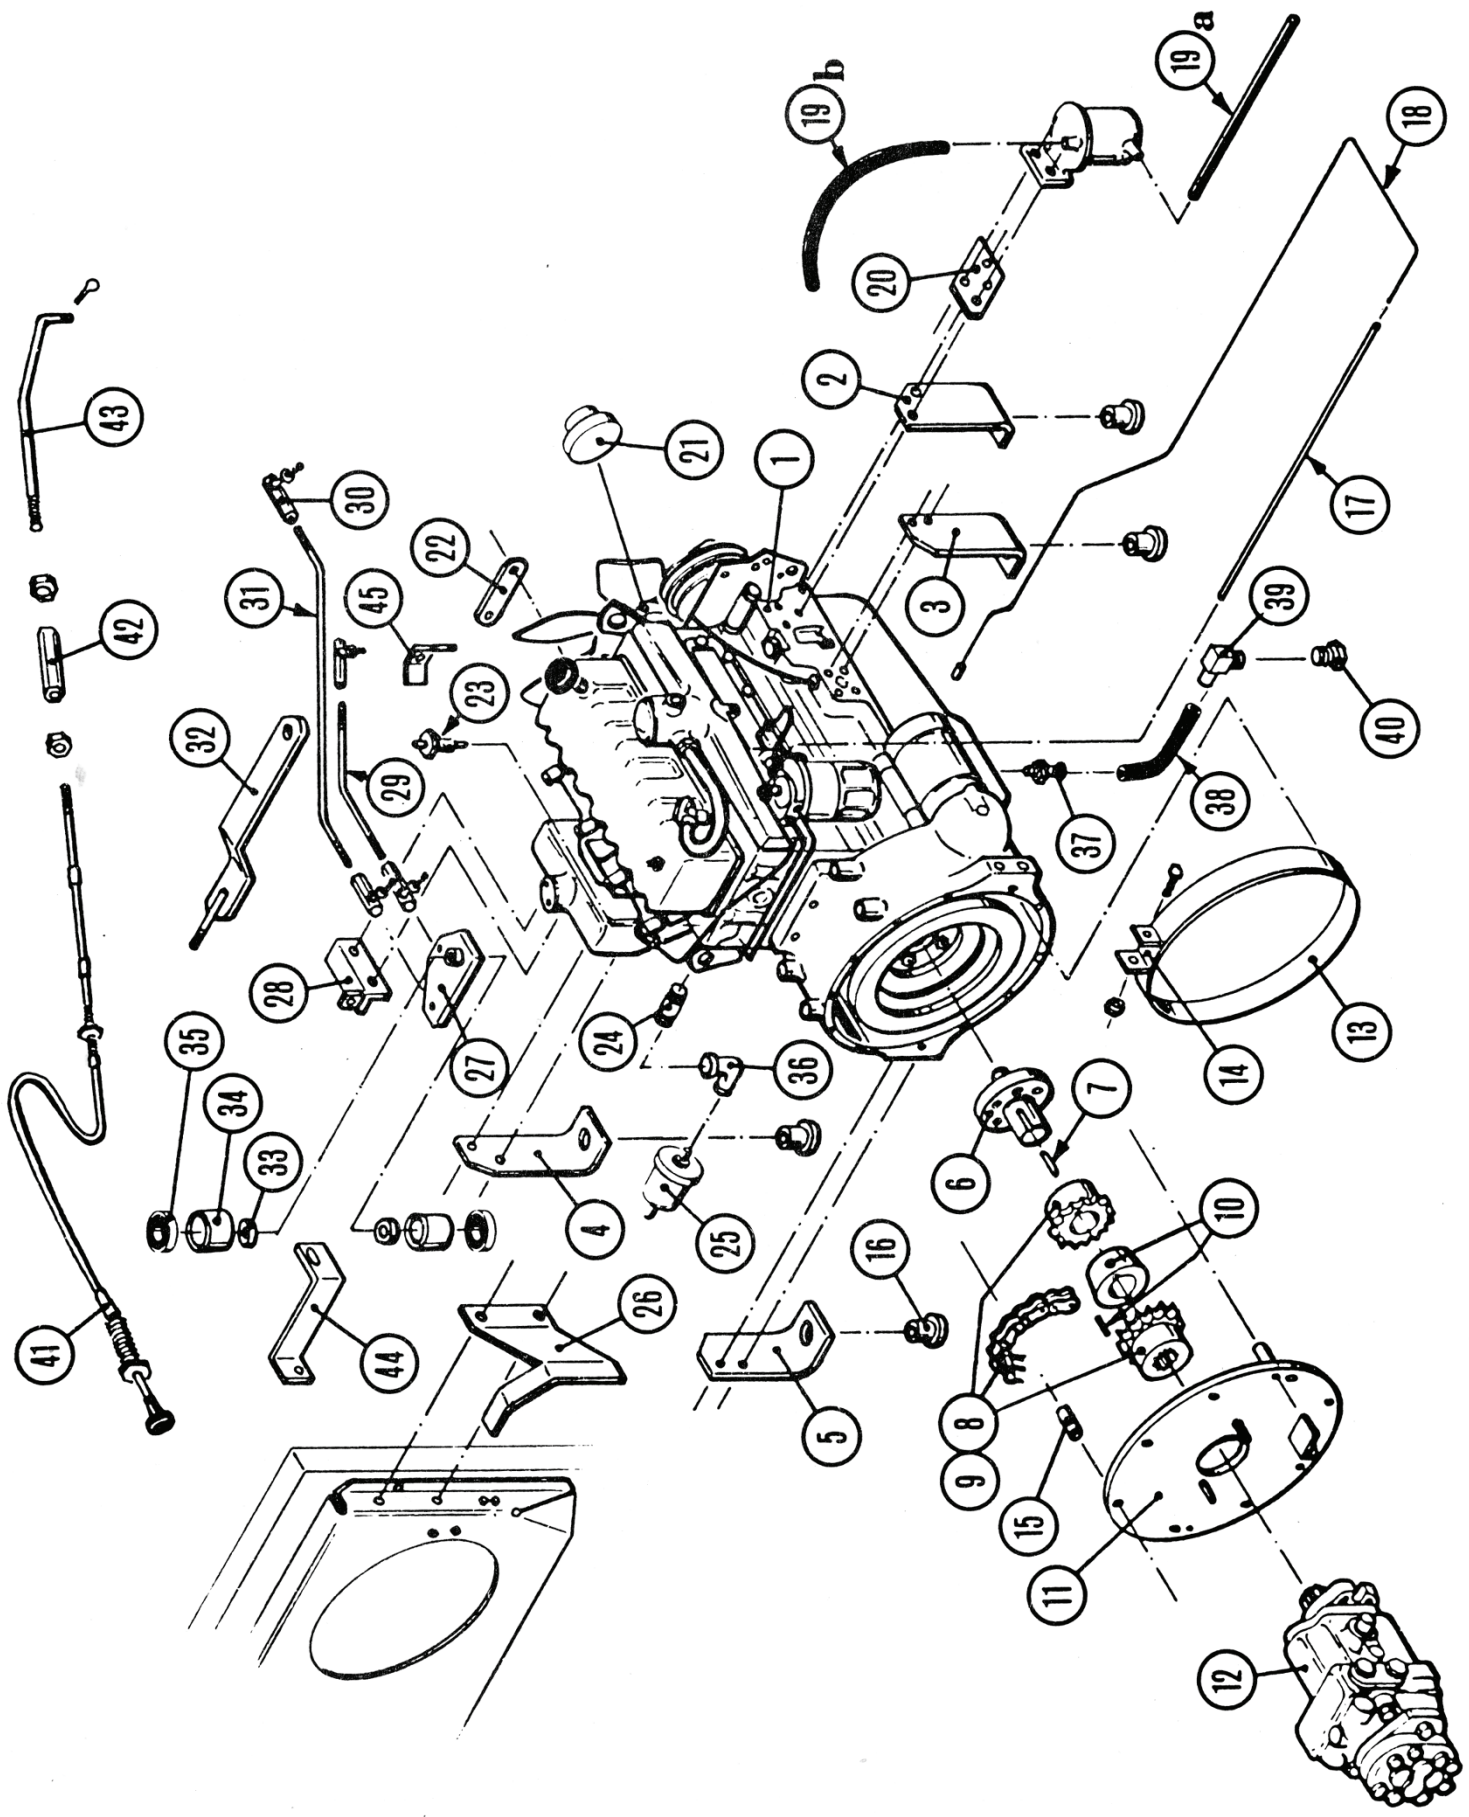

To order parts and supplies, contact your distributor.

FORD GAS ENGINE

ITEM NUMBER	PART NUMBER	DESCRIPTION
1	301865	Assembly Engine Ford Gas
2	300722	Assembly - Engine Mnt Frt Ford
3	300724	Assembly - Engine Mnt Rear Ford
4	300954	Adap - Pump Drive Ford
5	301718	Key - 1/4" Sq x .88 Lg
6,7,8	302655	Assembly - Drive Sprocket Complete
9	300679	Assembly - Pump Mtg Plate Pntd
10	300464	Mnt Isolation
11	303094	Ftg - Adap 1/2 - 20 to 3/8" NPT
12	400190	Ftg - 90° El 1/2" Tube to 3/8" NPT
13	301716	Hose - Oil Drain
14	400194	Ftg - Pipe Plug 3/8" NPT - Socket
15	300387	Sender - Oil Pressure
16	301716	Hose - Oil Drain
17	301856	Rod - Throttle Pltd Ford
18	301459	Assembly - Ball Joint #10 - 32
19	301468	Assembly - Throttle Lever Pltd
20	303015	Assembly - Pump VD & Aux Comp
21	303097	Hose - Vacuum Line Governor - Ford
22	300386	Sender - Temp Ford
23	300563	Knob - Ball Throttle
24	301858	Cable - Choke Ford
25	301853	Assembly - Engine Mount Flywheel Ford
26	303036	Bracket - Radiator Hose Mount Ford

PERKINS DIESEL ENGINE (cont.)

ITEM NUMBER	PART NUMBER	DESCRIPTION
29	302976	Rod - Throttle Short Perkins
30	301199	Assy - Ball Joint 1/4 - 28
31	302991	Rod - Throttle Linkage Perkins
32	302846	Assy - Throttle Lever Diesel
33	300430	Bushing - Self-Lubricating
34	300339	Sleeve - Squeegee
35	400178	Thrust Bearing - Laminated
36	301720	Ftg - 90° El 1/8" NPT
37	302969	Ftg - Oil Drain Diesel Perkins
38	303106	Hose - Oil Drain Perkins
39	400190	Ftg - 90° El 1/2" Tube to 3/8" NPT
40	400194	Ftg - Pipe Plug 3/8" NPT - Socket
41	301427	Cable - Stop Diesel
42	303110	Bar - Stop Cable Adj Perkins
43	302990	Rod - Stop Cable Ext Perkins
44	302992	Brkt - Imp Mnt Perkins
45	302340	Clip - Hyd Hose Case Drain