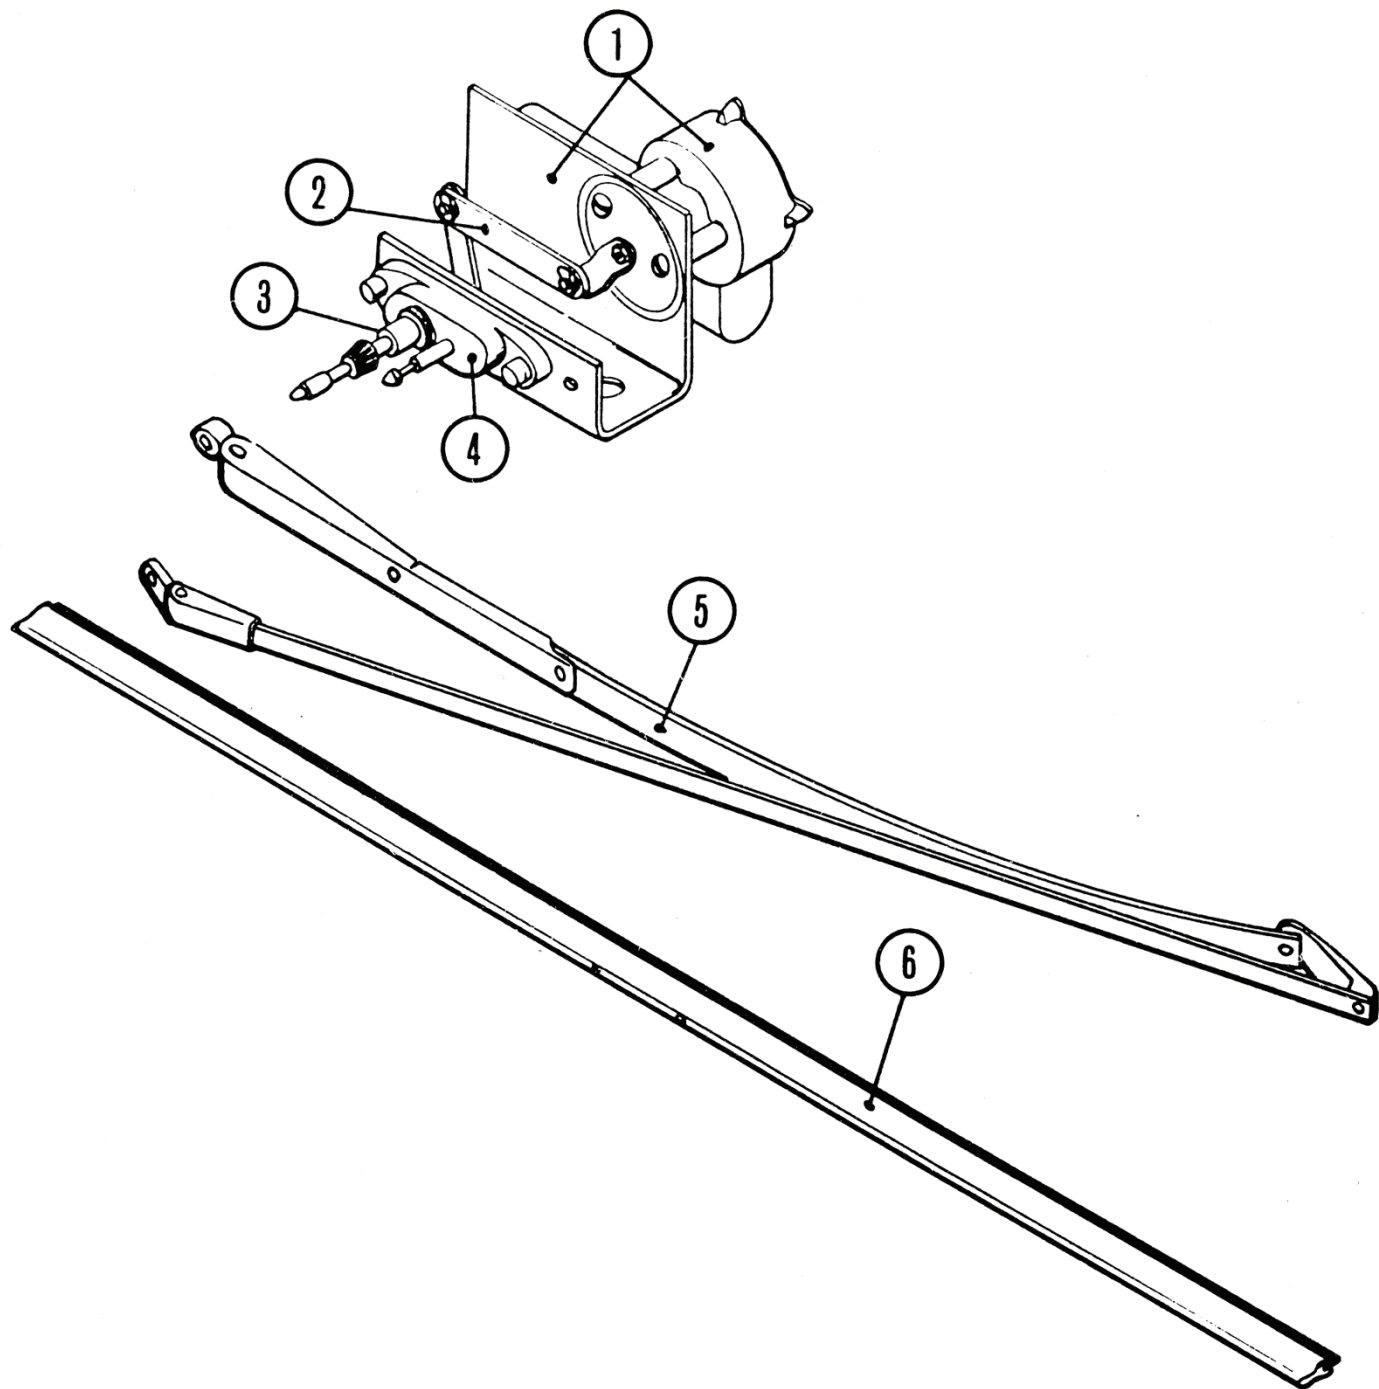

WINDSHIELD WIPER

ITEM NUMBER	PART NUMBER	DESCRIPTION
1	303172	Kit - Wiper Motor
2	303173	Arm - Wiper Drive
3	303174	Shaft - Wiper Pivot
4	303175	Kit - Pantograph Arm Adaptor
5	303176	Arm - Wiper Fixed Length Pantograph
6	303177	Blade - Wiper Flat