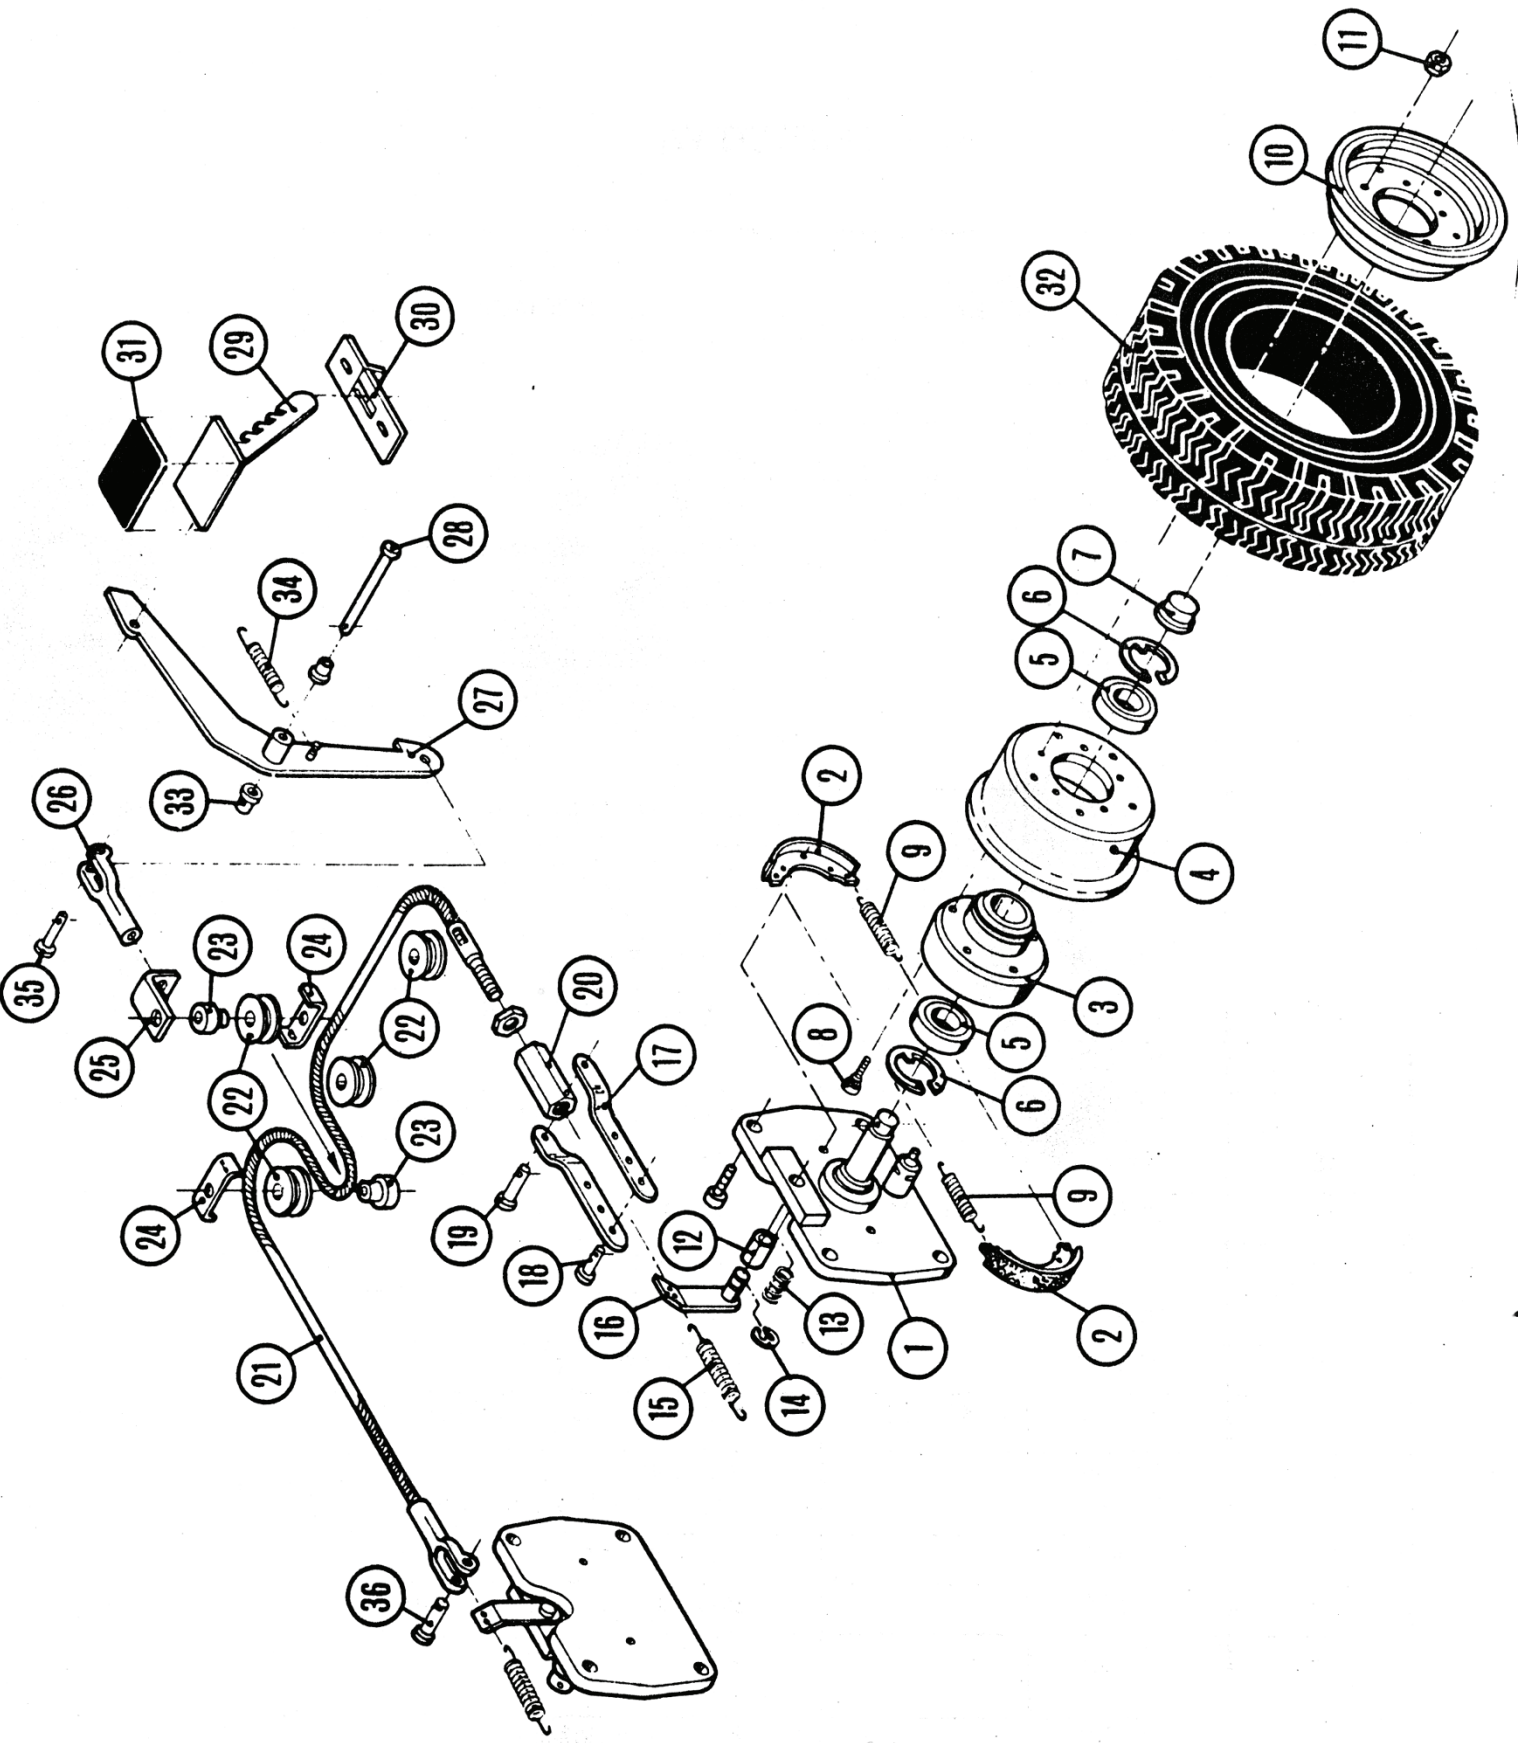

AXLE, BRAKES AND WHEEL

ITEM NUMBER	PART NUMBER		DESCRIPTION
	Series 88	Series 78*	
1	300852		Assembly - Front Axle
2	300523		Shoe - Brake with Lining
3	300787		Hub - Front Wheel
4	300211		Rim - Front Wheel
5	300467		Bearing - Ball 2.44 x 1.18 ID
6	300473		Ring - Retainer Internal
7	300369		Cap - Hub
8	300415		Stud - Wheel Hub
9	301519		Spring Extension Brake Shoe
10	300408		Rim Outer
11	300411		Nut - Wheel Lug
12	300410		Bushing - 1.00 OD x .87 ID
13	301518		Spring - Compression Brake Shoe
14	300484		Ring - Retainer Extension .87
15	301517		Spring - Extension Brake Lever
16	300870		Assembly - Brake Lever
17	300203		Bar - Cable
18	400118		Pin - Clevis 5/16 x .88
19	400185		Pin - Clevis 5/16 x 1.25
20	300202		Bar - Cable Adjustment
21	300412	300486	Cable Brake
22	300367		Pulley - Brake
23	300035		Spacer - Brake Pulley
24	300209		Retainer - Cable
25	300955		Bracket - Brake Pulley
26	300462		Clevis - Cablecraft AC-218
27	300132		Assembly - Brake Arm
28	400115		Pin - Clevis 3/8 x 3.00