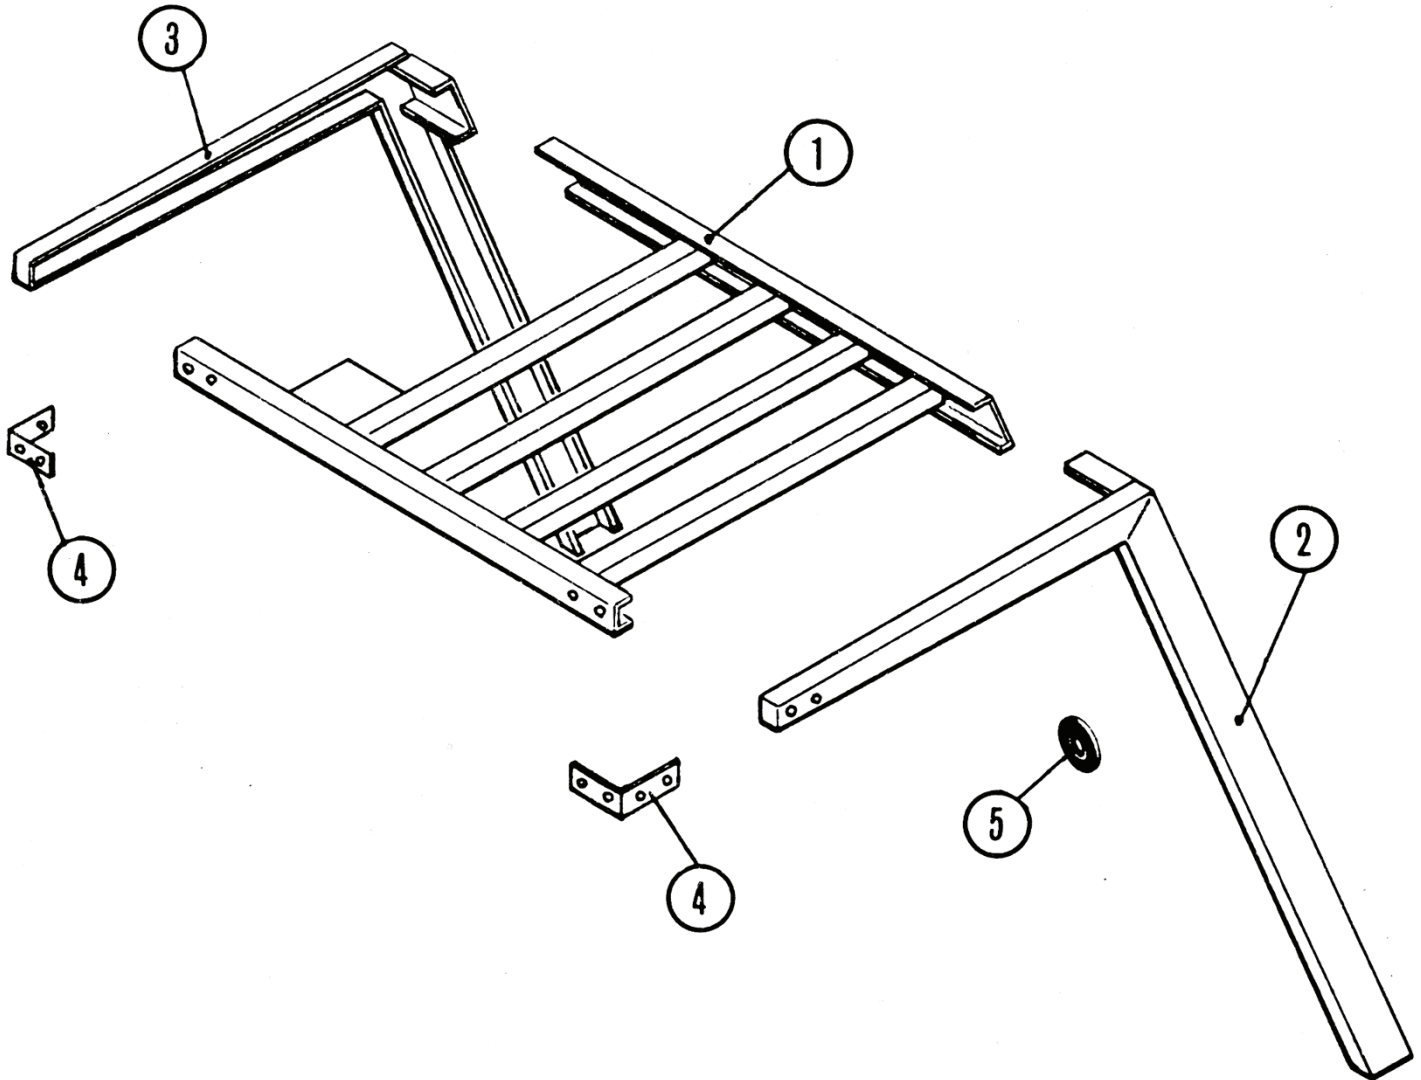

OVERHEAD GUARD

ITEM NUMBER	PART NUMBER		DESCRIPTION
	Series 88	Series 78*	
1	300785	300784	Assembly - Top Overhead Guard Pntd
2	300763		Assembly - Side RH Overhead Guard Pntd
3	300762		Assembly - Side LH Overhead Guard Pntd
4	302708		Bracket Corner - Overhead Guard Pntd
5	400203		Washer - Neoprene .41 ID x 2.00 OD

*When no number appears in this column, the parts number for the 78 Series is the same as that for the 88 Series.