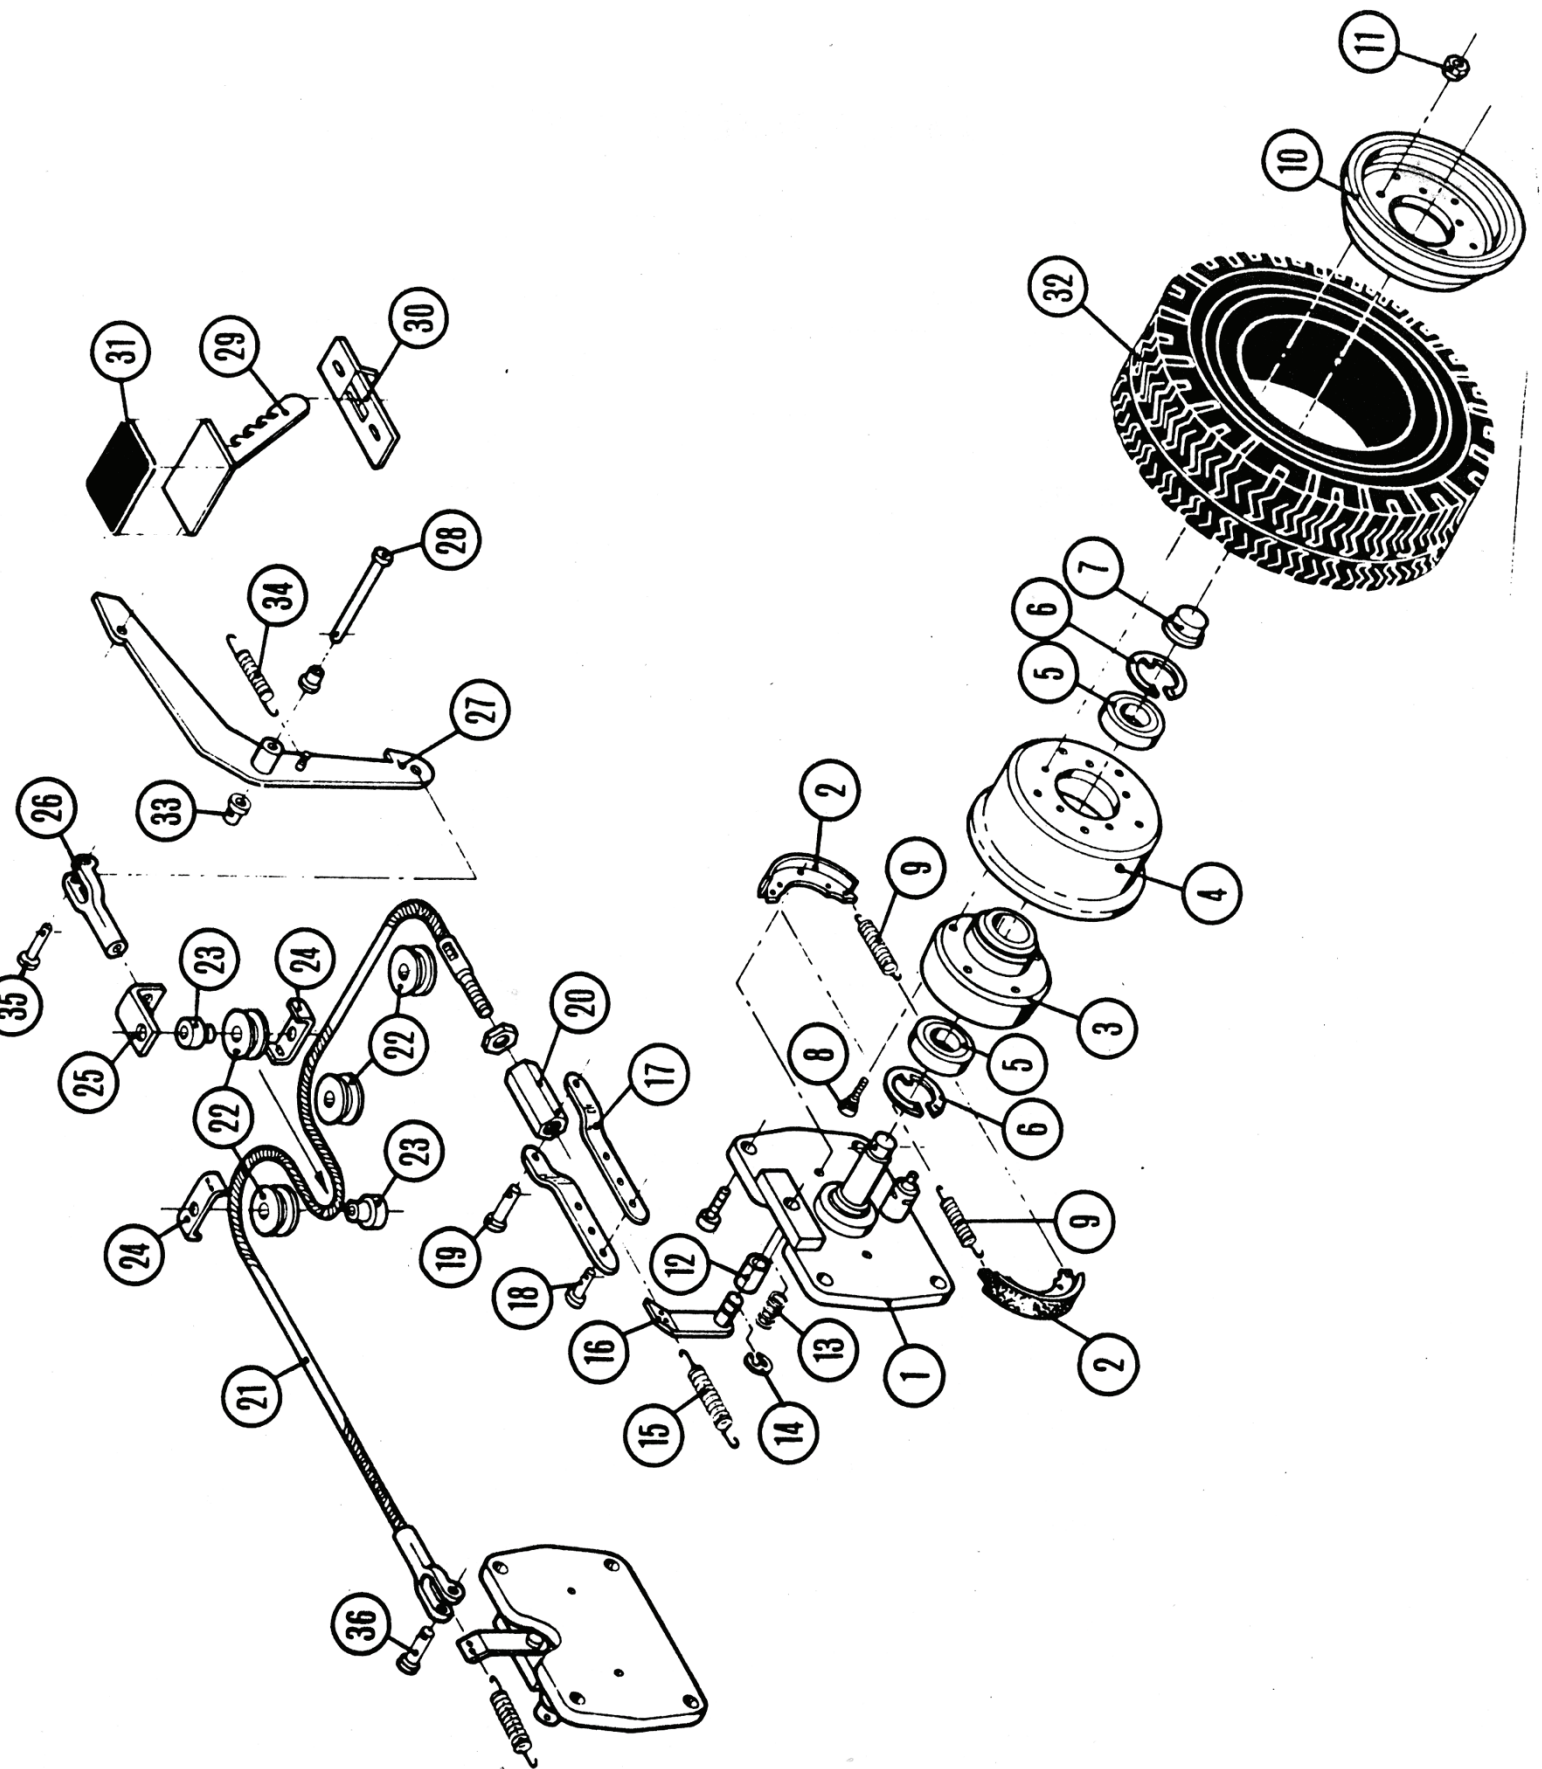

AXLE, BRAKES AND WHEEL (cont.)

ITEM NUMBER	PART NUMBER		DESCRIPTION
	Series 88	Series 78*	
29	301216		Assembly - Brake Pedal Lock
30	300058		Assembly - Brake Lock
31	300413		Pad Brake Pedal
32	300370 300371		Tire - Solid Tire - Pneumatic
33	300414		Bushing - Plastic Main Broom
34	301522		Spring Extension Brake Arm
35	400116		Pin - Clevis 3/8 x 1.25
36	400118		Pin - Clevis 5/16 x .88

*When no number appears in this column, the parts number for the 78 Series is the same as that for the 88 Series.