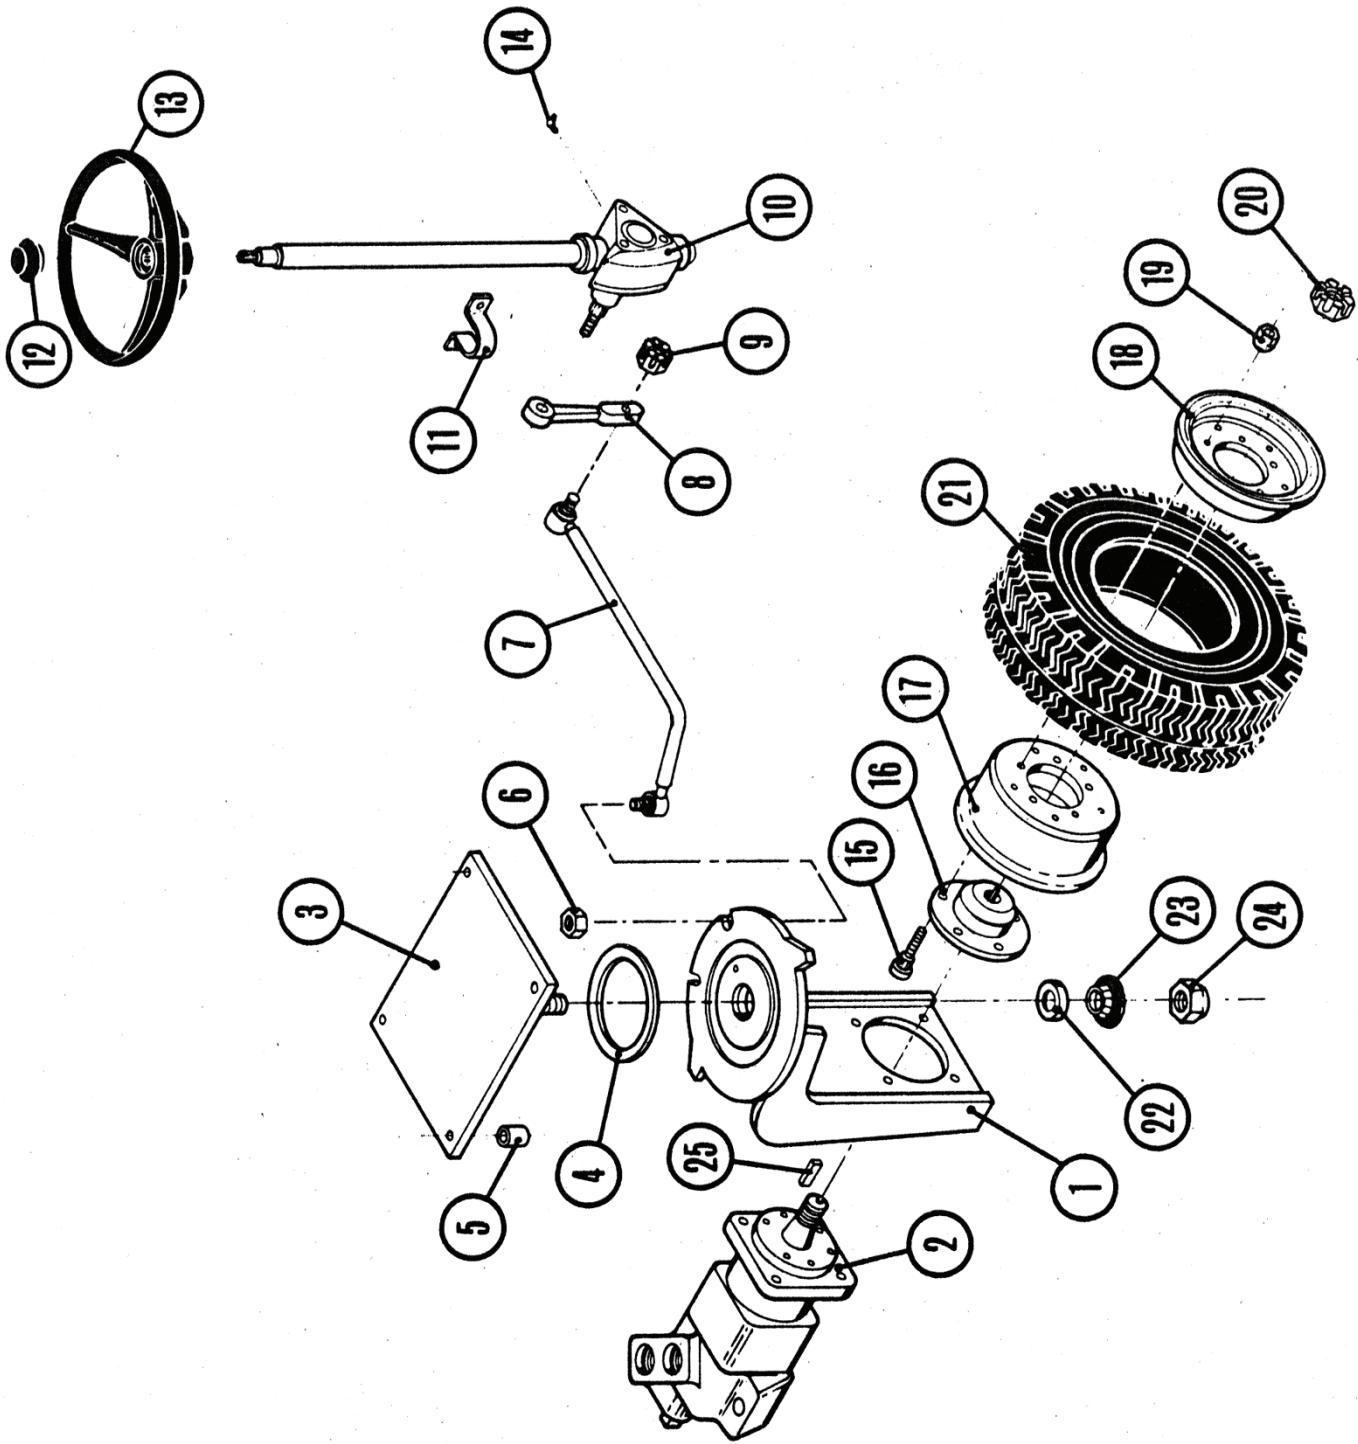

STEERING

ITEM NUMBER	PART NUMBER		DESCRIPTION
	Series 88	Series 78*	
1	300208	300296	Assembly - Steering Fork
2	301533	301534	Motor - Hydraulic
3	300153		Assembly - Fork Pivot
4	300472		Bearing Thrust
5	301440		Spacer Main Broom
6	400188		Nut - Hex Jam Half 1/2 - 20
7	301013		Assembly - Steering Link
8	300215		Arm - Steering
9	400223		Nut - Hex Slotted 1/2 - 20 SP
10	300374		Assembly - Steering Gear
11	300228		Bracket Steering
12	300373		Cap - Steering Wheel
13	300372		Wheel - Steering
14	400205		Fitting - Grease 65 el 1/4 NPT
15	300415		Stud - Wheel Hub
16	301014	301018	Hub - Rear Wheel
17	300211		Rim - Inner
18	300408		Rim - Outer
19	300411		Nut - Wheel Lug
20	400224	400223	Nut - Hex Slotted 1 1/4 - 18 x .62
21	301525 301526		Assembly - Tire (Solid) Assembly - Tire (Pneumatic)
22	300470		Bearing - Tapered Roller Cup
23	300471		Bearing - Tapered Roller Cone
24	400083		Jam Nut - Lock Half Height 1 1/4 - 12
25	302122		Key Hydraulic Motor - 4000 Series

*When no number appears in this column, the parts number for the 78 Series is the same as that for the 88 Series.

WINDSHIELD WIPER

ITEM NUMBER	PART NUMBER	DESCRIPTION
1	303172	Kit - Wiper Motor
2	303173	Arm - Wiper Drive
3	303174	Shaft - Wiper Pivot
4	303175	Kit - Pantograph Arm Adaptor
5	303176	Arm - Wiper Fixed Length Pantograph
6	303177	Blade - Wiper Flat