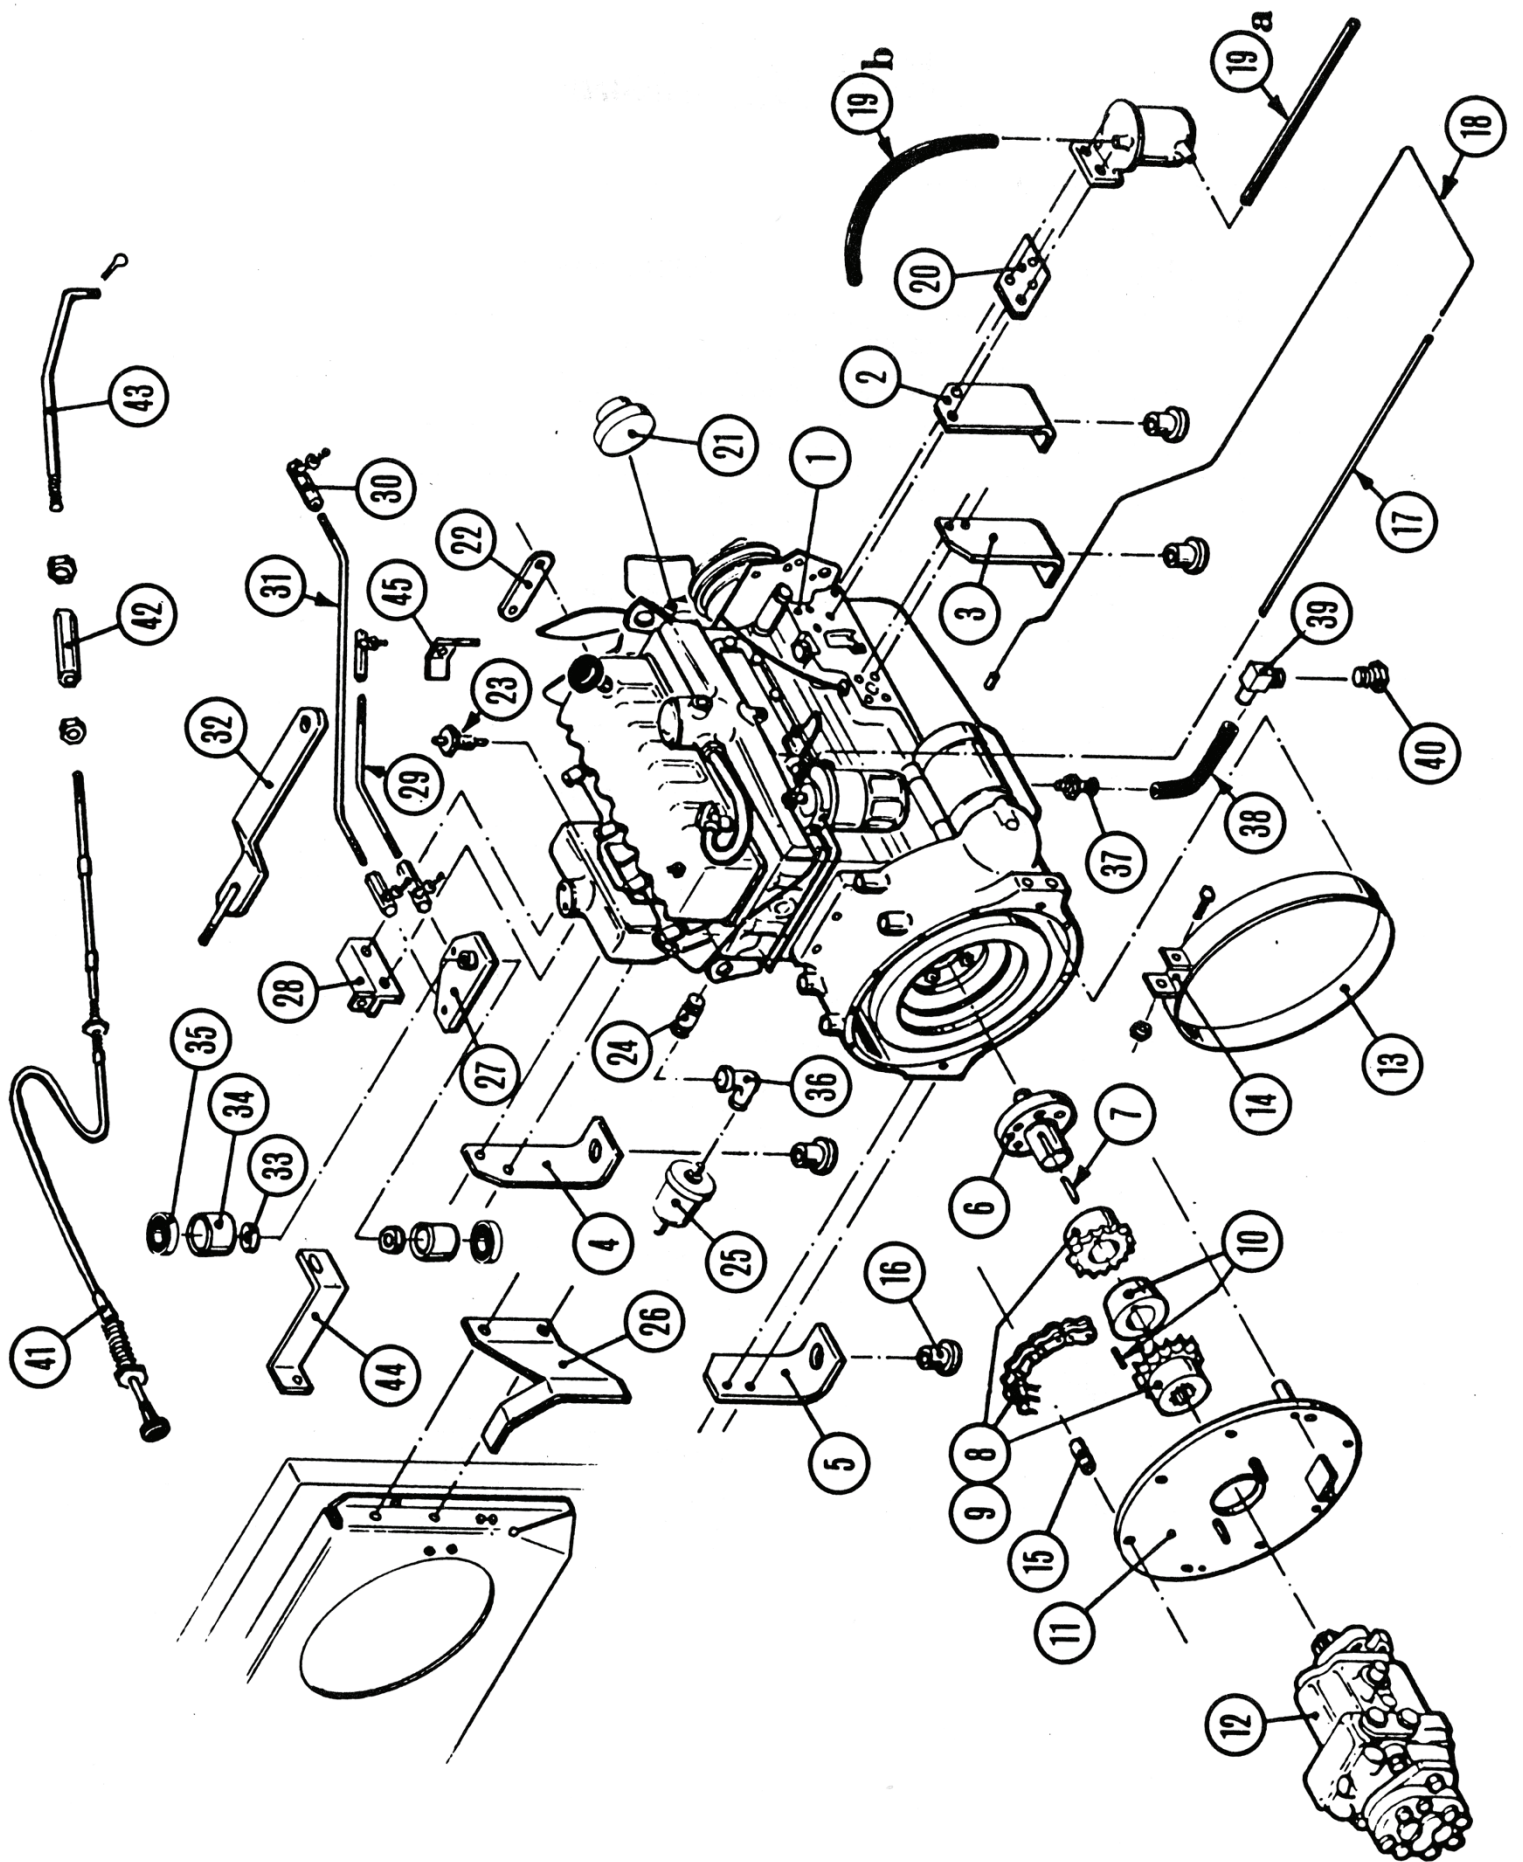

To order parts and supplies, contact your distributor.

FORD GAS ENGINE

ITEM NUMBER	PART NUMBER	DESCRIPTION
1	301865	Assembly Engine Ford Gas
2	300722	Assembly - Engine Mnt Frt Ford
3	300724	Assembly - Engine Mnt Rear Ford
4	300954	Adap - Pump Drive Ford
5	301718	Key - 1/4" Sq x .88 Lg
6,7,8	302655	Assembly - Drive Sprocket Complete
9	300679	Assembly - Pump Mtg Plate Pntd
10	300464	Mnt Isolation
11	303094	Ftg - Adap 1/2 - 20 to 3/8" NPT
12	400190	Ftg - 90° El 1/2" Tube to 3/8" NPT
13	301716	Hose - Oil Drain
14	400194	Ftg - Pipe Plug 3/8" NPT - Socket
15	300387	Sender - Oil Pressure
16	301716	Hose - Oil Drain
17	301856	Rod - Throttle Pltd Ford
18	301459	Assembly - Ball Joint #10 - 32
19	301468	Assembly - Throttle Lever Pltd
20	303015	Assembly - Pump VD & Aux Comp
21	303097	Hose - Vacuum Line Governor - Ford
22	300386	Sender - Temp Ford
23	300563	Knob - Ball Throttle
24	301858	Cable - Choke Ford
25	301853	Assembly - Engine Mount Flywheel Ford
26	303036	Bracket - Radiator Hose Mount Ford